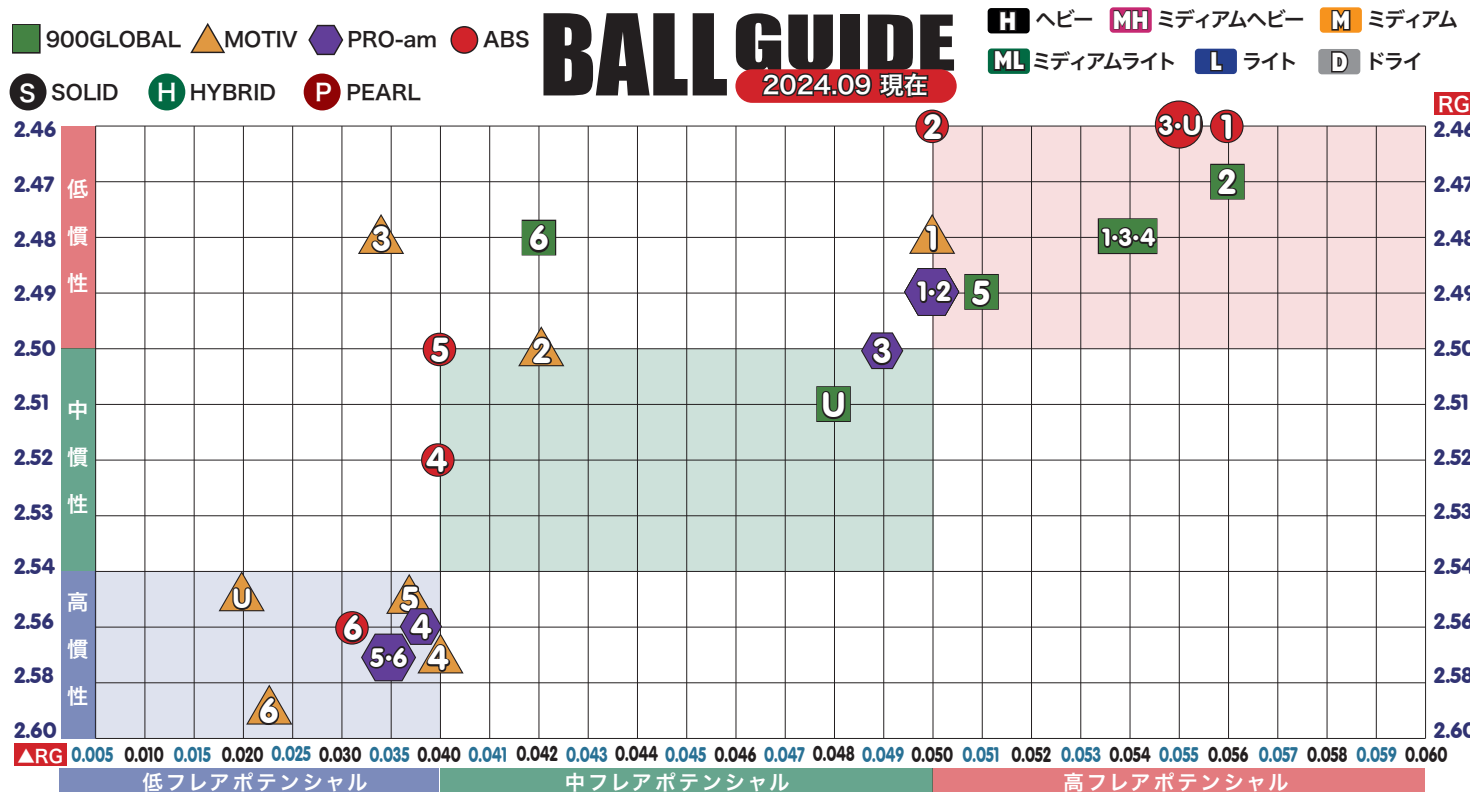

1	<b>S</b> <b>H</b> <b>MH</b>	<b>HARSH REALITY</b> 2024.3 RG:2.480 ▲RG:0.054 MB:0.019 2000 Abralon	<b>S</b> <b>H</b> <b>MH</b>	<b>EVOKE</b> 2024.3 RG:2.480 ▲RG:0.050 MB:0.015 2000 LSS	<b>S</b> <b>MH</b> <b>M</b>	<b>PRIME TIME SOLID</b> 2023.7 RG:2.490 ▲RG:0.050 MB:0.017 1500 Polish	<b>S</b> <b>H</b> <b>MH</b>	<b>MAX GRASP</b> 2024.4 RG:2.464 ▲RG:0.056 MB:0.017 1000 Abralon
2	<b>S</b> <b>H</b> <b>M</b>	<b>SUBLIME FOCUS</b> 2024.9 RG:2.470 ▲RG:0.056 MB:0.000 2000 Abralon	<b>H</b> <b>H</b> <b>M</b>	<b>PRIDE LIBERTY</b> 2024.9 RG:2.500 ▲RG:0.042 MB:0.010 4000 LSS	<b>P</b> <b>MH</b> <b>M</b>	<b>PRIME TIME NXT</b> 2023.3 RG:2.490 ▲RG:0.050 MB:0.017 1500 Polish	<b>P</b> <b>MH</b> <b>M</b>	<b>Accu Drive IV</b> 2024.6 RG:2.464 ▲RG:0.050 MB:0.021 800 Polish
3	<b>P</b> <b>MH</b> <b>M</b>	<b>CRUISE GPT</b> 2024.5 RG:2.480 ▲RG:0.056 MB:0.030 Reacta Gloss	<b>P</b> <b>M</b> <b>L</b>	<b>HYPER VENOM</b> 2024.4 RG:2.480 ▲RG:0.034 MB:0.000 5500 LSP	<b>P</b> <b>M</b> <b>ML</b>	<b>DARK HERITAGE</b> 2023.4 RG:2.500 ▲RG:0.049 MB:0.000 Reacta Gloss	<b>P</b> <b>MH</b> <b>M</b>	<b>ABS 60th Anniversary</b> 2024.8 RG:2.460 ▲RG:0.055 MB:0.016 800 Polish
4	<b>P</b> <b>MH</b> <b>M</b>	<b>HARSH REALITY PEARL</b> NEW 2024.7 RG:2.480 ▲RG:0.054 MB:0.019 Reacta Gloss	<b>P</b> <b>ML</b> <b>L</b>	<b>SUPRA GT</b> NEW 2024.7 RG:2.570 ▲RG:0.040 MB:0.000 5500 LSP	<b>H</b> <b>M</b> <b>L</b>	<b>majority ACE</b> 2024.8 RG:2.560 ▲RG:0.037 MB:0.000 1500 Polish	<b>H</b> <b>MH</b> <b>M</b>	<b>TOUR PREMIUM INTEL</b> 2023.5 RG:2.523 ▲RG:0.040 MB:0.012 800 Polish
5	<b>P</b> <b>MH</b> <b>M</b>	<b>ZEN MODE</b> 2024.3 RG:2.490 ▲RG:0.051 MB:0.000 1500 Polish	<b>S</b> <b>P</b> <b>ML</b> <b>L</b>	<b>MAX THRILL</b> 2024.6 RG:2.550 ▲RG:0.037 MB:0.000 5000 LSS/5500 LSP	<b>H</b> <b>M</b> <b>L</b>	<b>Super majority</b> 2024.2 RG:2.570 ▲RG:0.035 MB:0.000 1500 Polish	<b>P</b> <b>MH</b> <b>L</b>	<b>ULTRA BEND</b> 2021~2024 RG:2.502 ▲RG:0.040 MB:0.000 1000-10000 Polish
6	<b>P</b> <b>M</b> <b>L</b>	<b>XPONENT PEARL</b> 2023.11 RG:2.480 ▲RG:0.042 MB:0.000 Reacta Gloss	<b>P</b> <b>ML</b> <b>L</b>	<b>ASCEND</b> 2024.6 RG:2.590 ▲RG:0.023 MB:0.000 5500 LSP	<b>P</b> <b>M</b> <b>L</b>	<b>majority POWER</b> 2023.6 RG:2.570 ▲RG:0.035 MB:0.000 1500 Polish	<b>P</b> <b>ML</b> <b>D</b>	<b>ABSolution DASH</b> 2023.4 RG:2.564 ▲RG:0.031 MB:0.008 1000 Polish
ウレタン	<b>S</b> <b>M</b> <b>L</b>	<b>VINTAGE OBSIDIAN</b> 2022.9 RG:2.510 ▲RG:0.048 MB:0.000 1000 Abralon	<b>P</b> <b>L</b> <b>D</b>	<b>TANK RAMPAGE PEARL</b> 2024.3 RG:2.550 ▲RG:0.020 MB:0.000 1000 LSS	ウレタン		<b>S</b> <b>M</b> <b>L</b>	<b>TOUR PREMIUM U</b> 2023.2 RG:2.460 ▲RG:0.055 MB:0.016 4000 Abralon