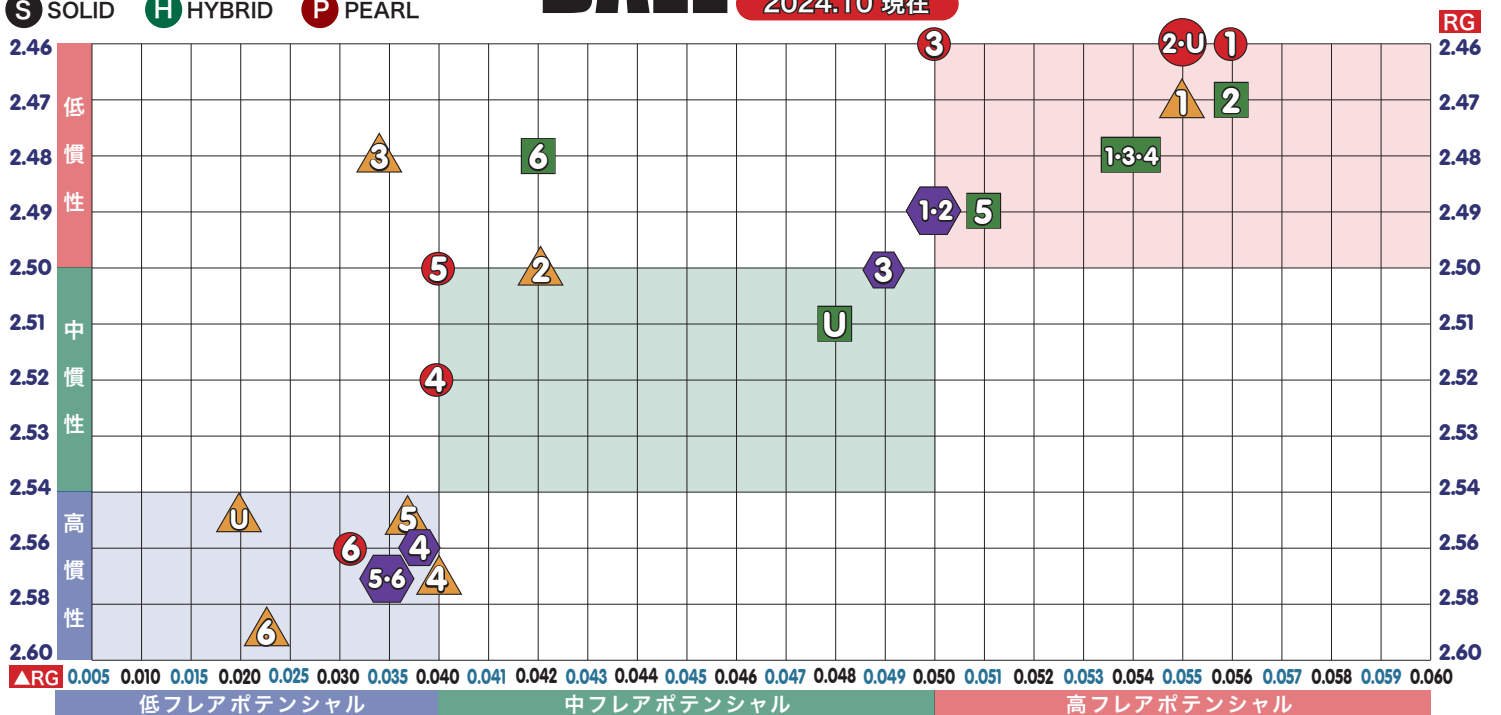

■ 900GLOBAL ▲ MOTIV ◆ PRO-am ● ABS
● SOLID ● HYBRID ● PEARL

BALL GUIDE

2024.10 現在

H ヘビー MH ミディアムヘビー M ミディアム
ML ミディアムライト L ライト D ドライ

※印刷のため商品の色は実際とは異なる場合があります。※この印刷物に掲載している商品の外観・仕様は予告なしに一部変更することがあります。