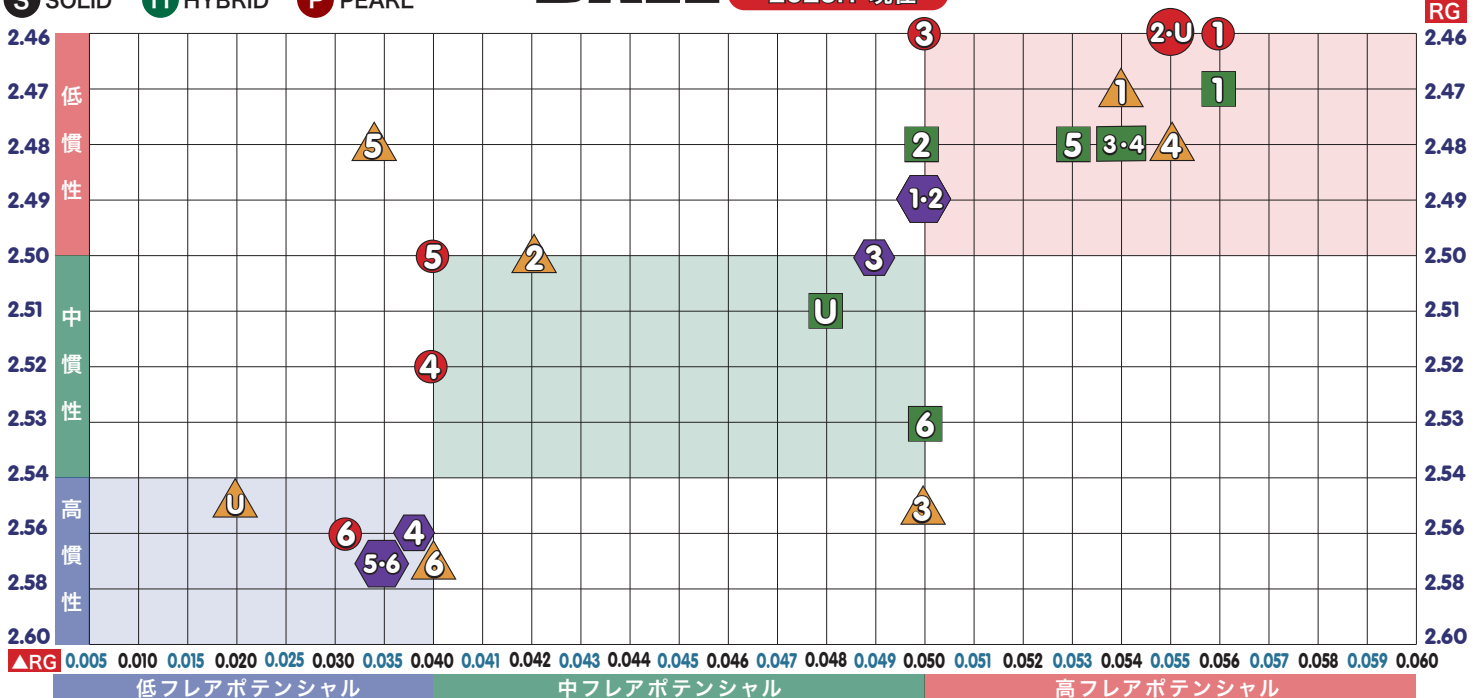

900GLOBAL ▲ MOTIV ◆ PRO-am ● ABS

● SOLID ● HYBRID ● PEARL

BALL GUIDE

2025.1 現在

● H ヘビー ● MH ミディアムヘビー ● M ミディアム ● ML ミディアムライト ● L ライト ● D ドライ

※印刷のため商品の色は実際とは異なる場合があります。※この印刷物に掲載している商品の外観・仕様は予告なしに一部変更することがあります。