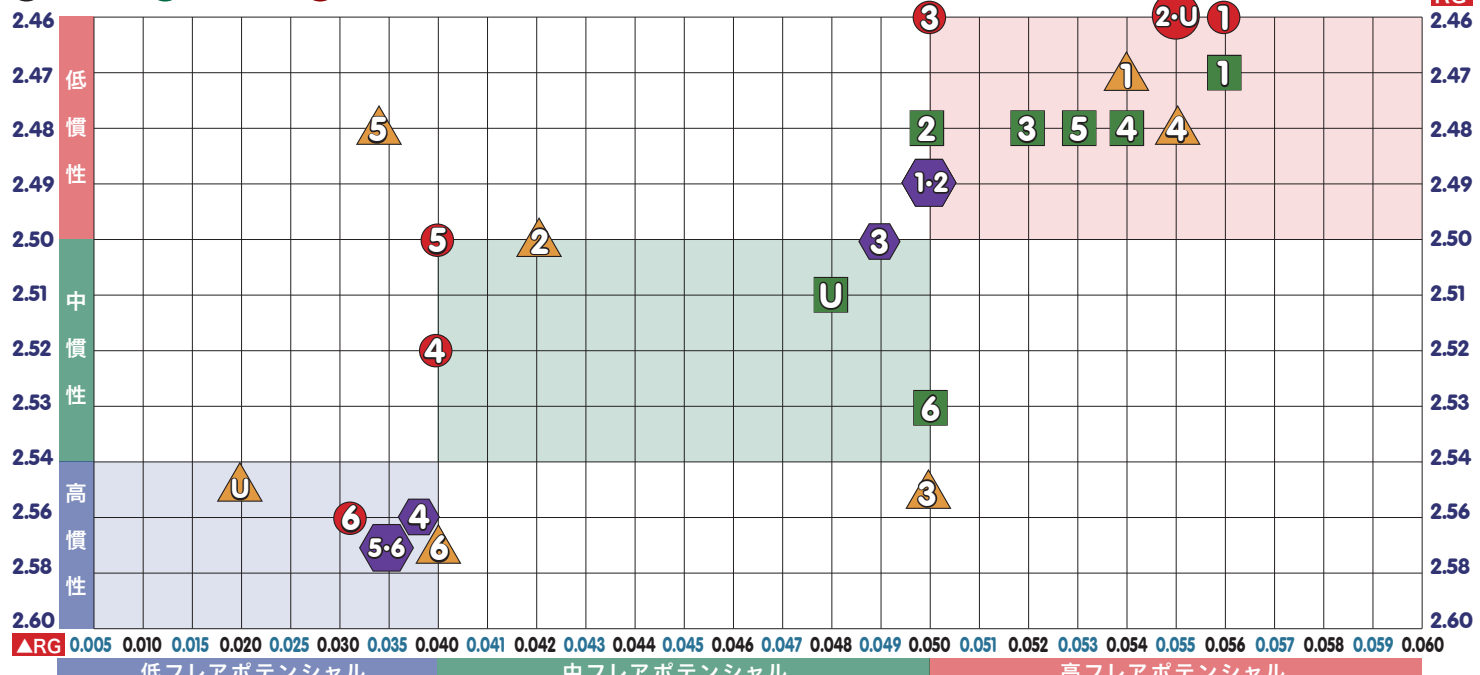

■ 900GLOBAL ▲ MOTIV ◆ PRO-am ● ABS **BALL GUIDE** ● H ヘビー ● MH ミディアムヘビー ● M ミディアム
● S SOLID ● H HYBRID ● P PEARL ● ML ミディアムライト ● L ライト ● D ドライ
2025.2 現在

※印刷のため商品の色は実際とは異なる場合があります。※この印刷物に掲載している商品の外観・仕様は予告なしに一部変更することがあります。