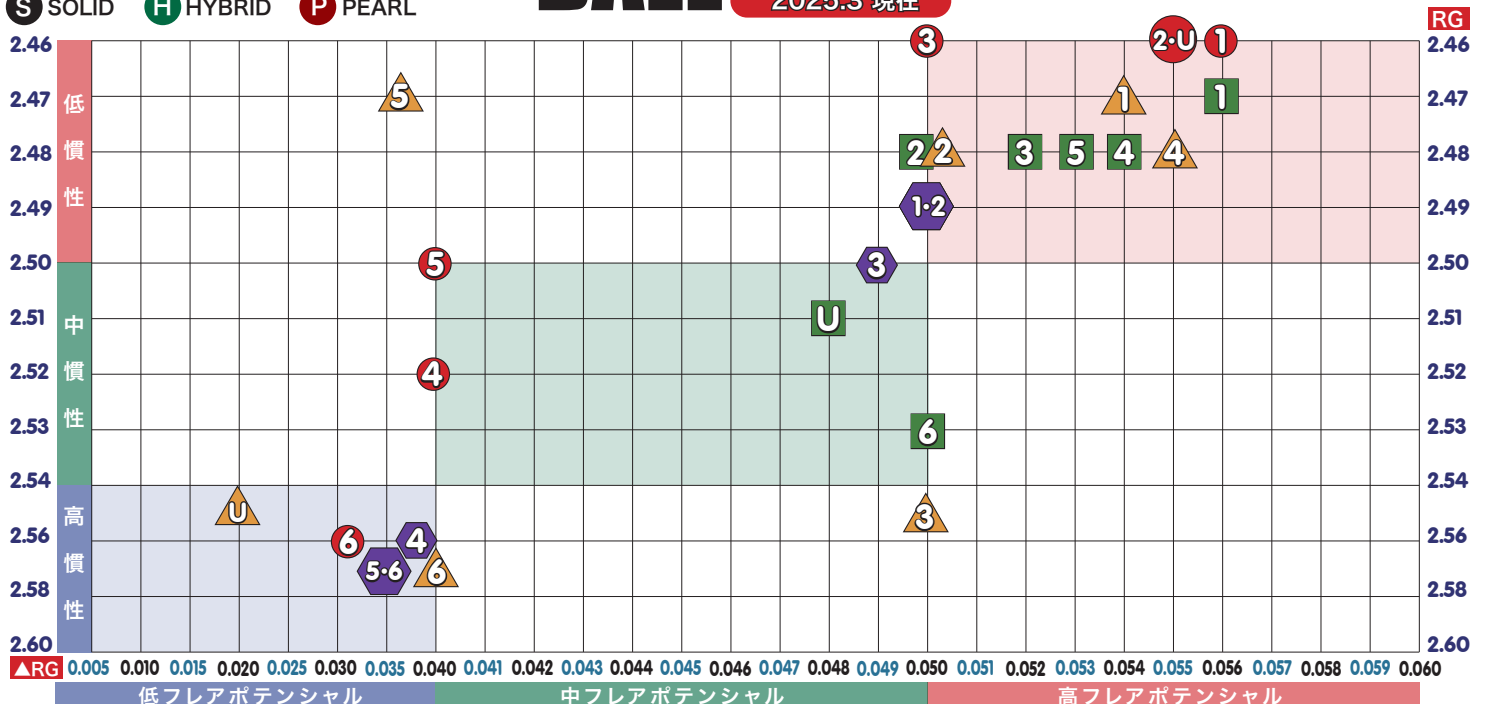

900GLOBAL ▲ MOTIV ◆ PRO-am ● ABS

BALL GUIDE

H ヘビー **MH** ミディアムヘビー **M** ミディアム
ML ミディアムライト **L** ライト **D** ドライ

S SOLID **H** HYBRID **P** PEARL

※印刷のため商品の色は実際とは異なる場合があります。※この印刷物に掲載している商品の外観・仕様は予告なしに一部変更することがあります。