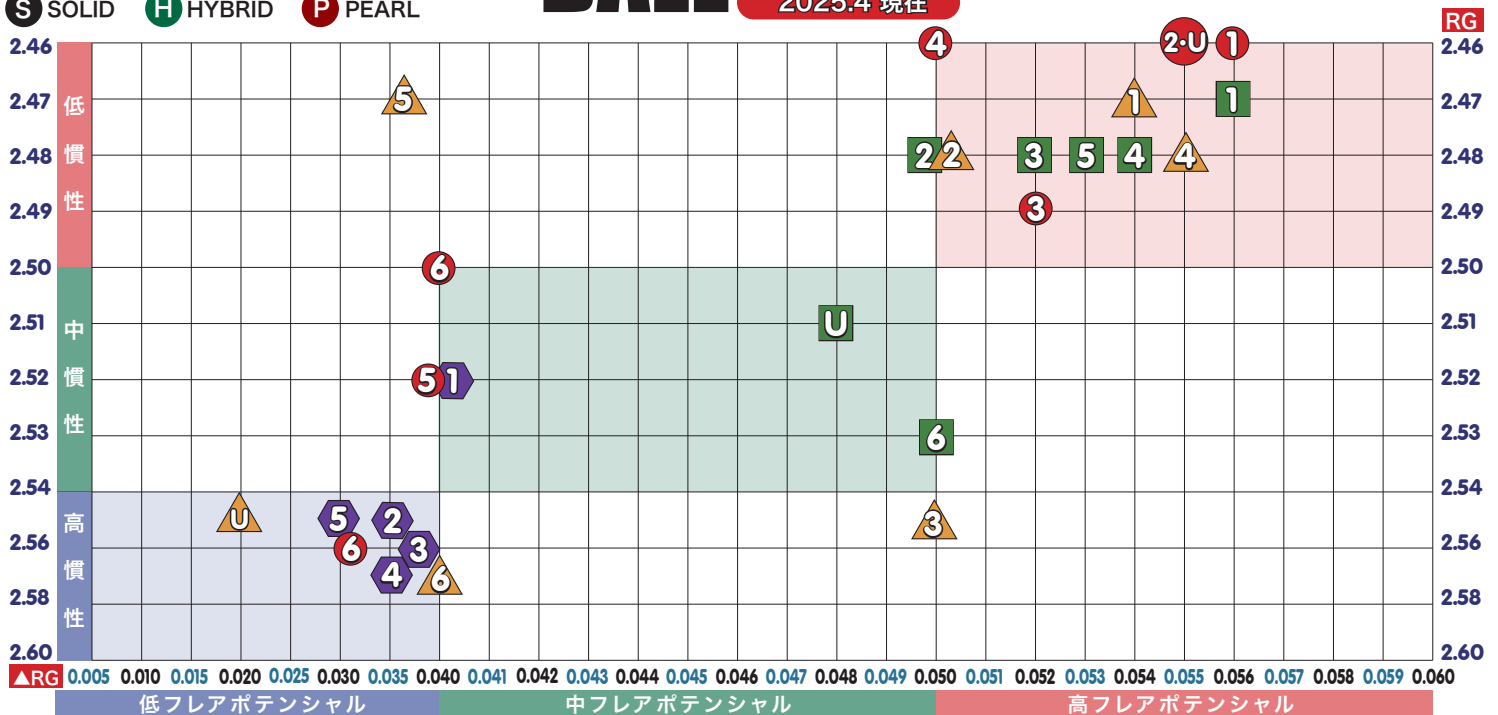

1	S SUBLINE FOCUS 2024.9 RG:2.470 ▲RG:0.056 MB:0.000 2000 Abralon	S JACKAL ONYX 2025.2 RG:2.470 ▲RG:0.054 MB:0.015 1000 Grit LSS	P FLEX ZONE NEW 2025.6 RG:2.520 ▲RG:0.040 MB:0.000 1500 Polish	S MAX GRASP 2024.4 RG:2.464 ▲RG:0.056 MB:0.017 1000 Abralon
2	H ORIGIN 2024.12 RG:2.480 ▲RG:0.050 MB:0.020 Power Edge	P EVOKE HYSTERIA 2025.3 RG:2.480 ▲RG:0.050 MB:0.015 4000 LSS	S ELITE PERFORMER NEW 2025.5 RG:2.550 ▲RG:0.035 MB:0.000 1500 Polish	P TOUR PREMIUM VIII 2024.10 RG:2.460 ▲RG:0.055 MB:0.016 800 Polish
3	P Rev Matrix 2025.2 RG:2.480 ▲RG:0.052 MB:0.017 Power Edge	P PRIMAL RAGE EVOLUTION 2024.12 RG:2.550 ▲RG:0.050 MB:0.000 5000 LSP	H majority ACE 2024.8 RG:2.560 ▲RG:0.037 MB:0.000 1500 Polish	P Accu Drive V NEW 2025.4 RG:2.494 ▲RG:0.052 MB:0.017 800 Polish
4	P HARSH REALITY PEARL 2024.7 RG:2.480 ▲RG:0.054 MB:0.019 Reacta Gloss	P RAPTOR RUSH 2024.11 RG:2.480 ▲RG:0.055 MB:0.000 5000 LSS	H Super majority 2024.2 RG:2.570 ▲RG:0.035 MB:0.000 1500 Polish	P Accu Drive IV 2024.6 RG:2.464 ▲RG:0.050 MB:0.021 800 Polish
5	P ZEN 25 2025.1 RG:2.480 ▲RG:0.053 MB:0.000 Power Edge™	S LETHAL VENOM 2025.3 RG:2.470 ▲RG:0.036 MB:0.013 3000 LSS	H SPEED STRIKER NEW 2025.7 RG:2.550 ▲RG:0.030 MB:0.000 1500 Polish	H TOUR PREMIUM INTEL 2023.5 RG:2.523 ▲RG:0.040 MB:0.012 800 Polish
6	P HB RENEWAL&RUDDY 2024.12 RG:2.530 ▲RG:0.050 MB:0.013 1500 Polish	P SUPRA GT 2024.7 RG:2.570 ▲RG:0.040 MB:0.000 5500 LSP		P ULTRA BEND 2021~2024 RG:2.502 ▲RG:0.040 MB:0.000 1000-10000Polish
ウレタン	S VINTAGE OBSIDIAN 2022.9 RG:2.510 ▲RG:0.048 MB:0.000 1000 Abralon	P TANK RAMPAGE PEARL 2024.3 RG:2.550 ▲RG:0.020 MB:0.000 1000 LSS		S TOUR PREMIUM U 2023.2 RG:2.460 ▲RG:0.055 MB:0.016 4000 Abralon

900GLOBAL ▲ MOTIV ◆ PRO-am ● ABS
S SOLID **H** HYBRID **P** PEARL

BALL GUIDE

2025.4 現在

H ヘビー **MH** ミディアムヘビー **M** ミディアム
ML ミディアムライト **L** ライト **D** ドライ

※印刷のため商品の色は実際とは異なる場合があります。※この印刷物に掲載している商品の外観・仕様は予告なしに一部変更することがあります。