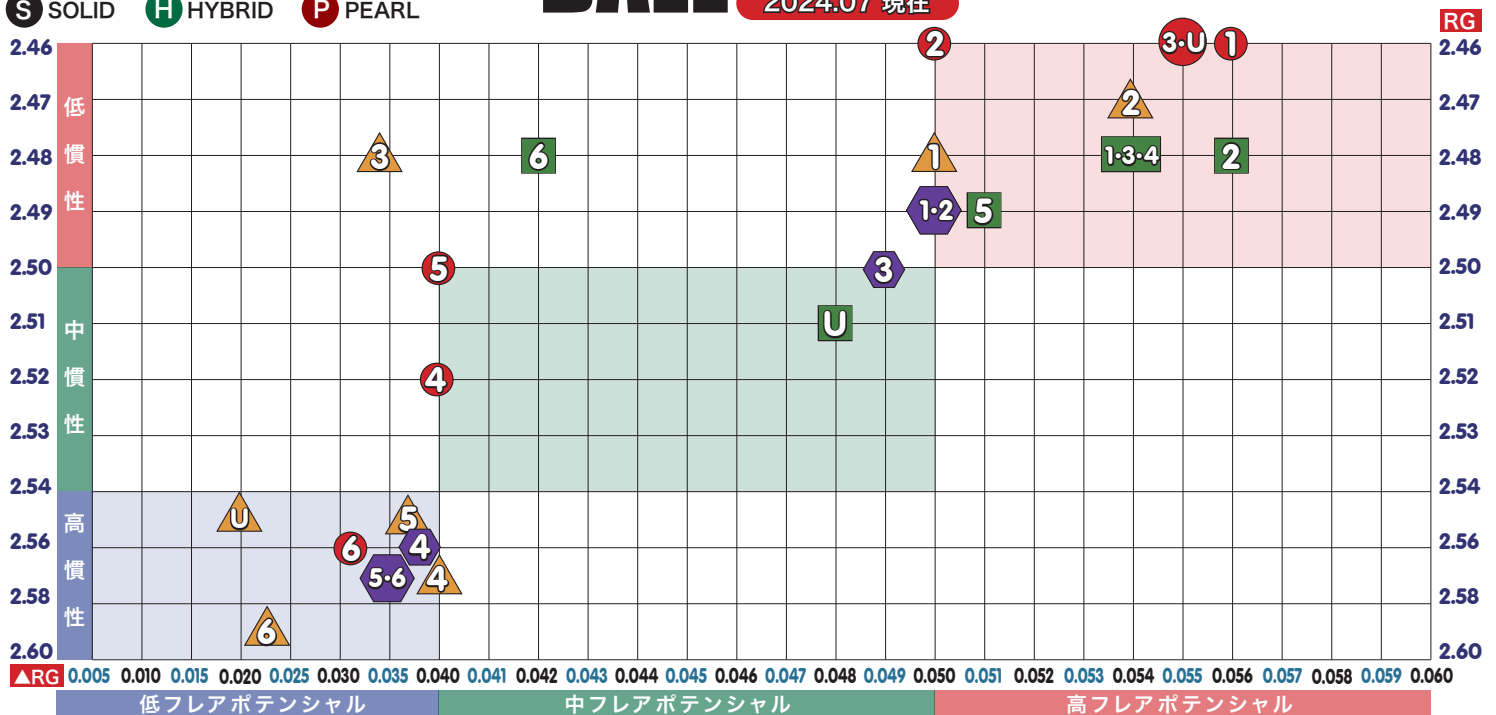

900GLOBAL ▲ MOTIV ◆ PRO-am ● ABS
S SOLID **H** HYBRID **P** PEARL

BALL GUIDE

2024.07 現在

H ヘビー **MH** ミディアムヘビー **M** ミディアム
ML ミディアムライト **L** ライト **D** ドライ

※印刷のため商品の色は実際とは異なる場合があります。※この印刷物に掲載している商品の外観・仕様は予告なしに一部変更することがあります。